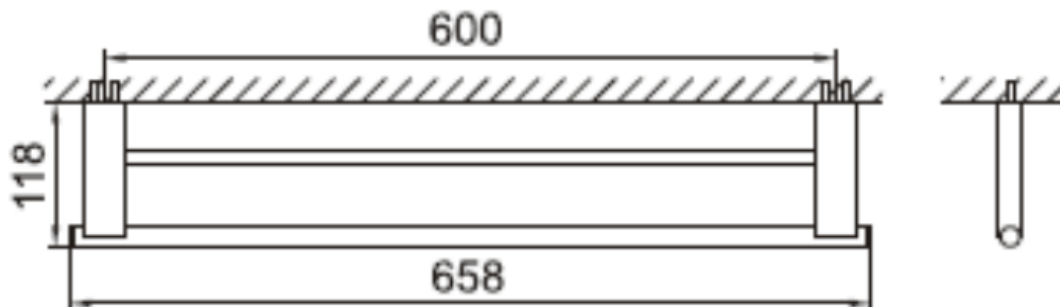

Brand : CAE, China
Name : 9515 Double Towel Bar
Item Code : 9515 T01065C
Color / Finish: Chrome Plated
Dimensions :

Product info:
• Double Towel Bar

Flushing of pipe must be done before fittings are installed. Failure to do so voids the warranty.
Follow cleaning instructions and avoid using any harmful chemicals.
All information is for reference only. Installation shall always be based on the specs provided with actual delivered items.
For more info, visit www.sanitecph.com